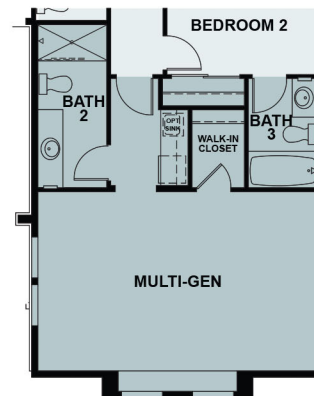

MAKENNA

Approx. 2,769 to 2,886 Sq. Ft. | 4 Bedrooms | 2.5 to 3.5 Bathrooms
2-Car Garage with Storage | Large Covered Patio

Optional Flex Room at Garage Storage

Optional Super Laundry/ Hobby Room at Laundry Room & Garage Storage (as modeled)

Optional Multi-Gen Suite at Bedrooms 3 & 4 (as modeled)