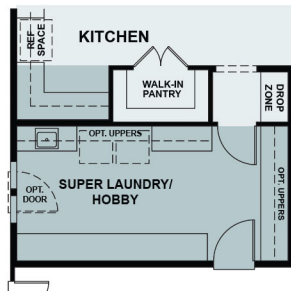

MAKENNA

Approx. 2,769 to 2,886 Sq. Ft. | 4 Bedrooms | 2.5 to 3.5 Bathrooms
2-Car Garage with Storage | Large Covered Patio

Optional Flex Room at Garage Storage

Optional Super Laundry/ Hobby Room at Laundry Room & Garage Storage (as modeled)

Optional Multi-Gen Suite at Bedrooms 3 & 4 (as modeled)